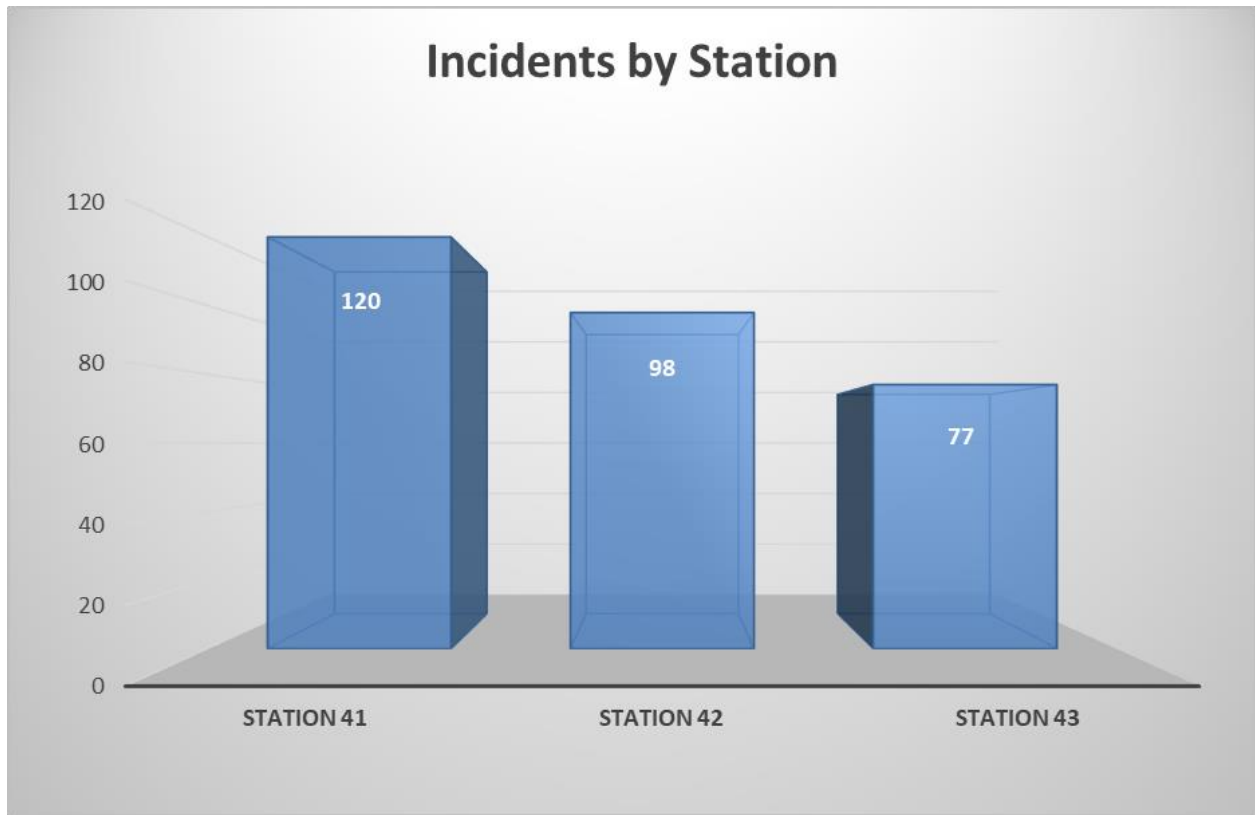

# City of La Vergne FIRE DEPARTMENT